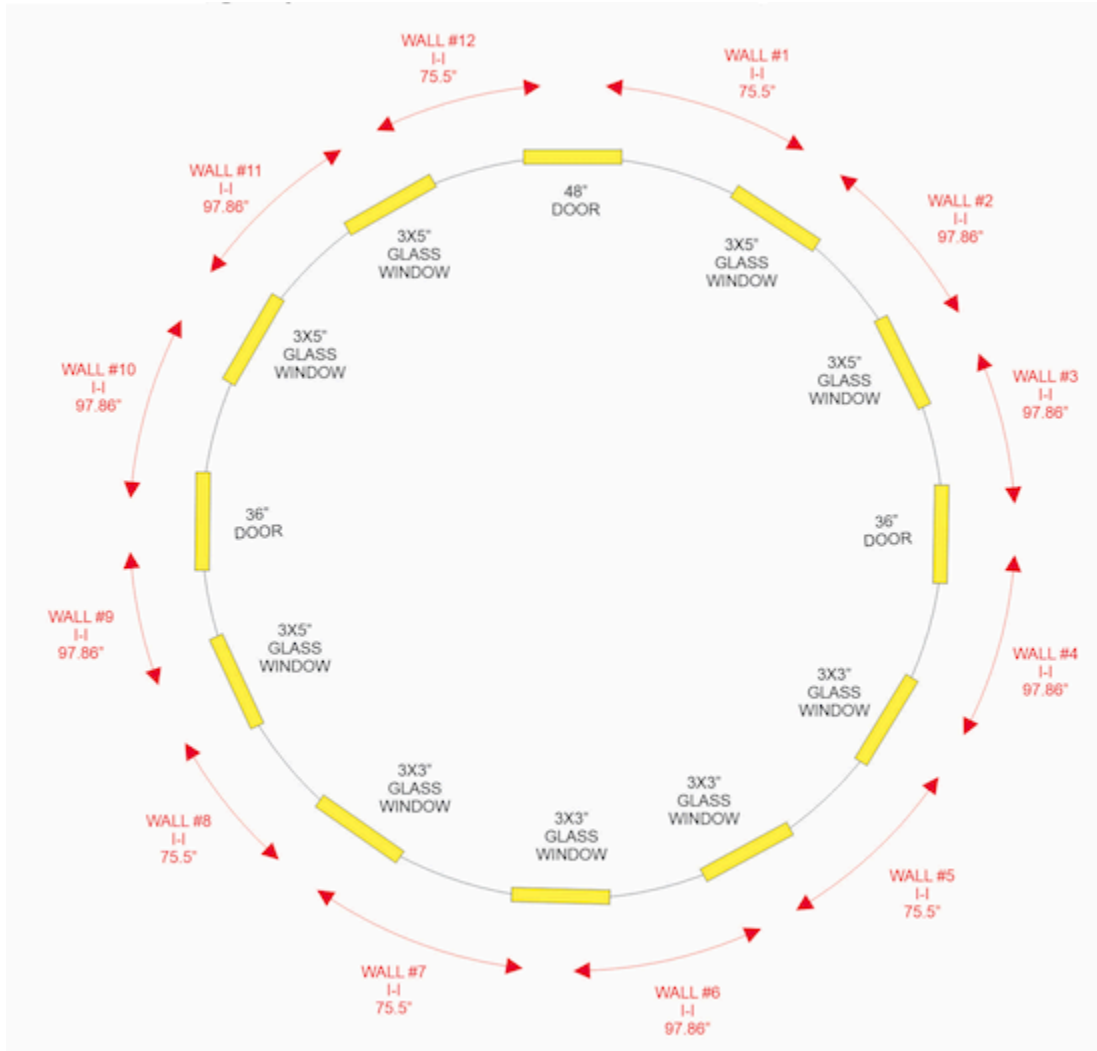

DISCOUNTED 40' YURT (1,256 sq ft) FOR SALE - READY TO SHIP IMMEDIATELY -

Specs @ Retail Price

Big Sky 40' - Base Price:	\$35,630
Durolast Roof Fabric - 15 year manufacturers warranty - TAN	\$2,180
Star800 Wall Fabric - 8 year manufacturers warranty - ALMOND	\$695
Bottom Splash Band - TAN	\$300
Hook & Loop Attachment	\$360
Snow & Wind Kit	\$0
Perimeter Blocking	\$340
2x10 Rafter System Upgrade	\$4,200
2nd 3/8" Tension Cable	\$250
36" Full Light Fiberglass Door Upgrade	\$300
Additional 36" Full Light Fiberglass Door	\$1,740
Additional 48" Fiberglass French Door	\$2,290
Thermal Pane Glass - (5) 3x5, (4) 3x3 - \$1,450 each	\$13,050
4x4 Fabric Windows Removed	(\$400)
6.5" SIPS Floor	\$20,520
Arctic Insulation	\$11,270
Stovepipe Flashing Kit	\$160
Dome Opener	\$180
Tinted Dome	\$200
Dome Screen Insert	\$180
Crate Fees - \$700 yurt / \$300 SIPS / \$200 Glass Windows	\$1,200
TOTAL RETAIL PRICE	\$94,645
	(\$10,000)

DISCOUNTED PRICE

\$84,645

- The 40' yurt as designed is rated for a ground snow load of 75 psf
- The ground snow load rating can be increased to 120 psf if a central column is added to the order (\$1,950)